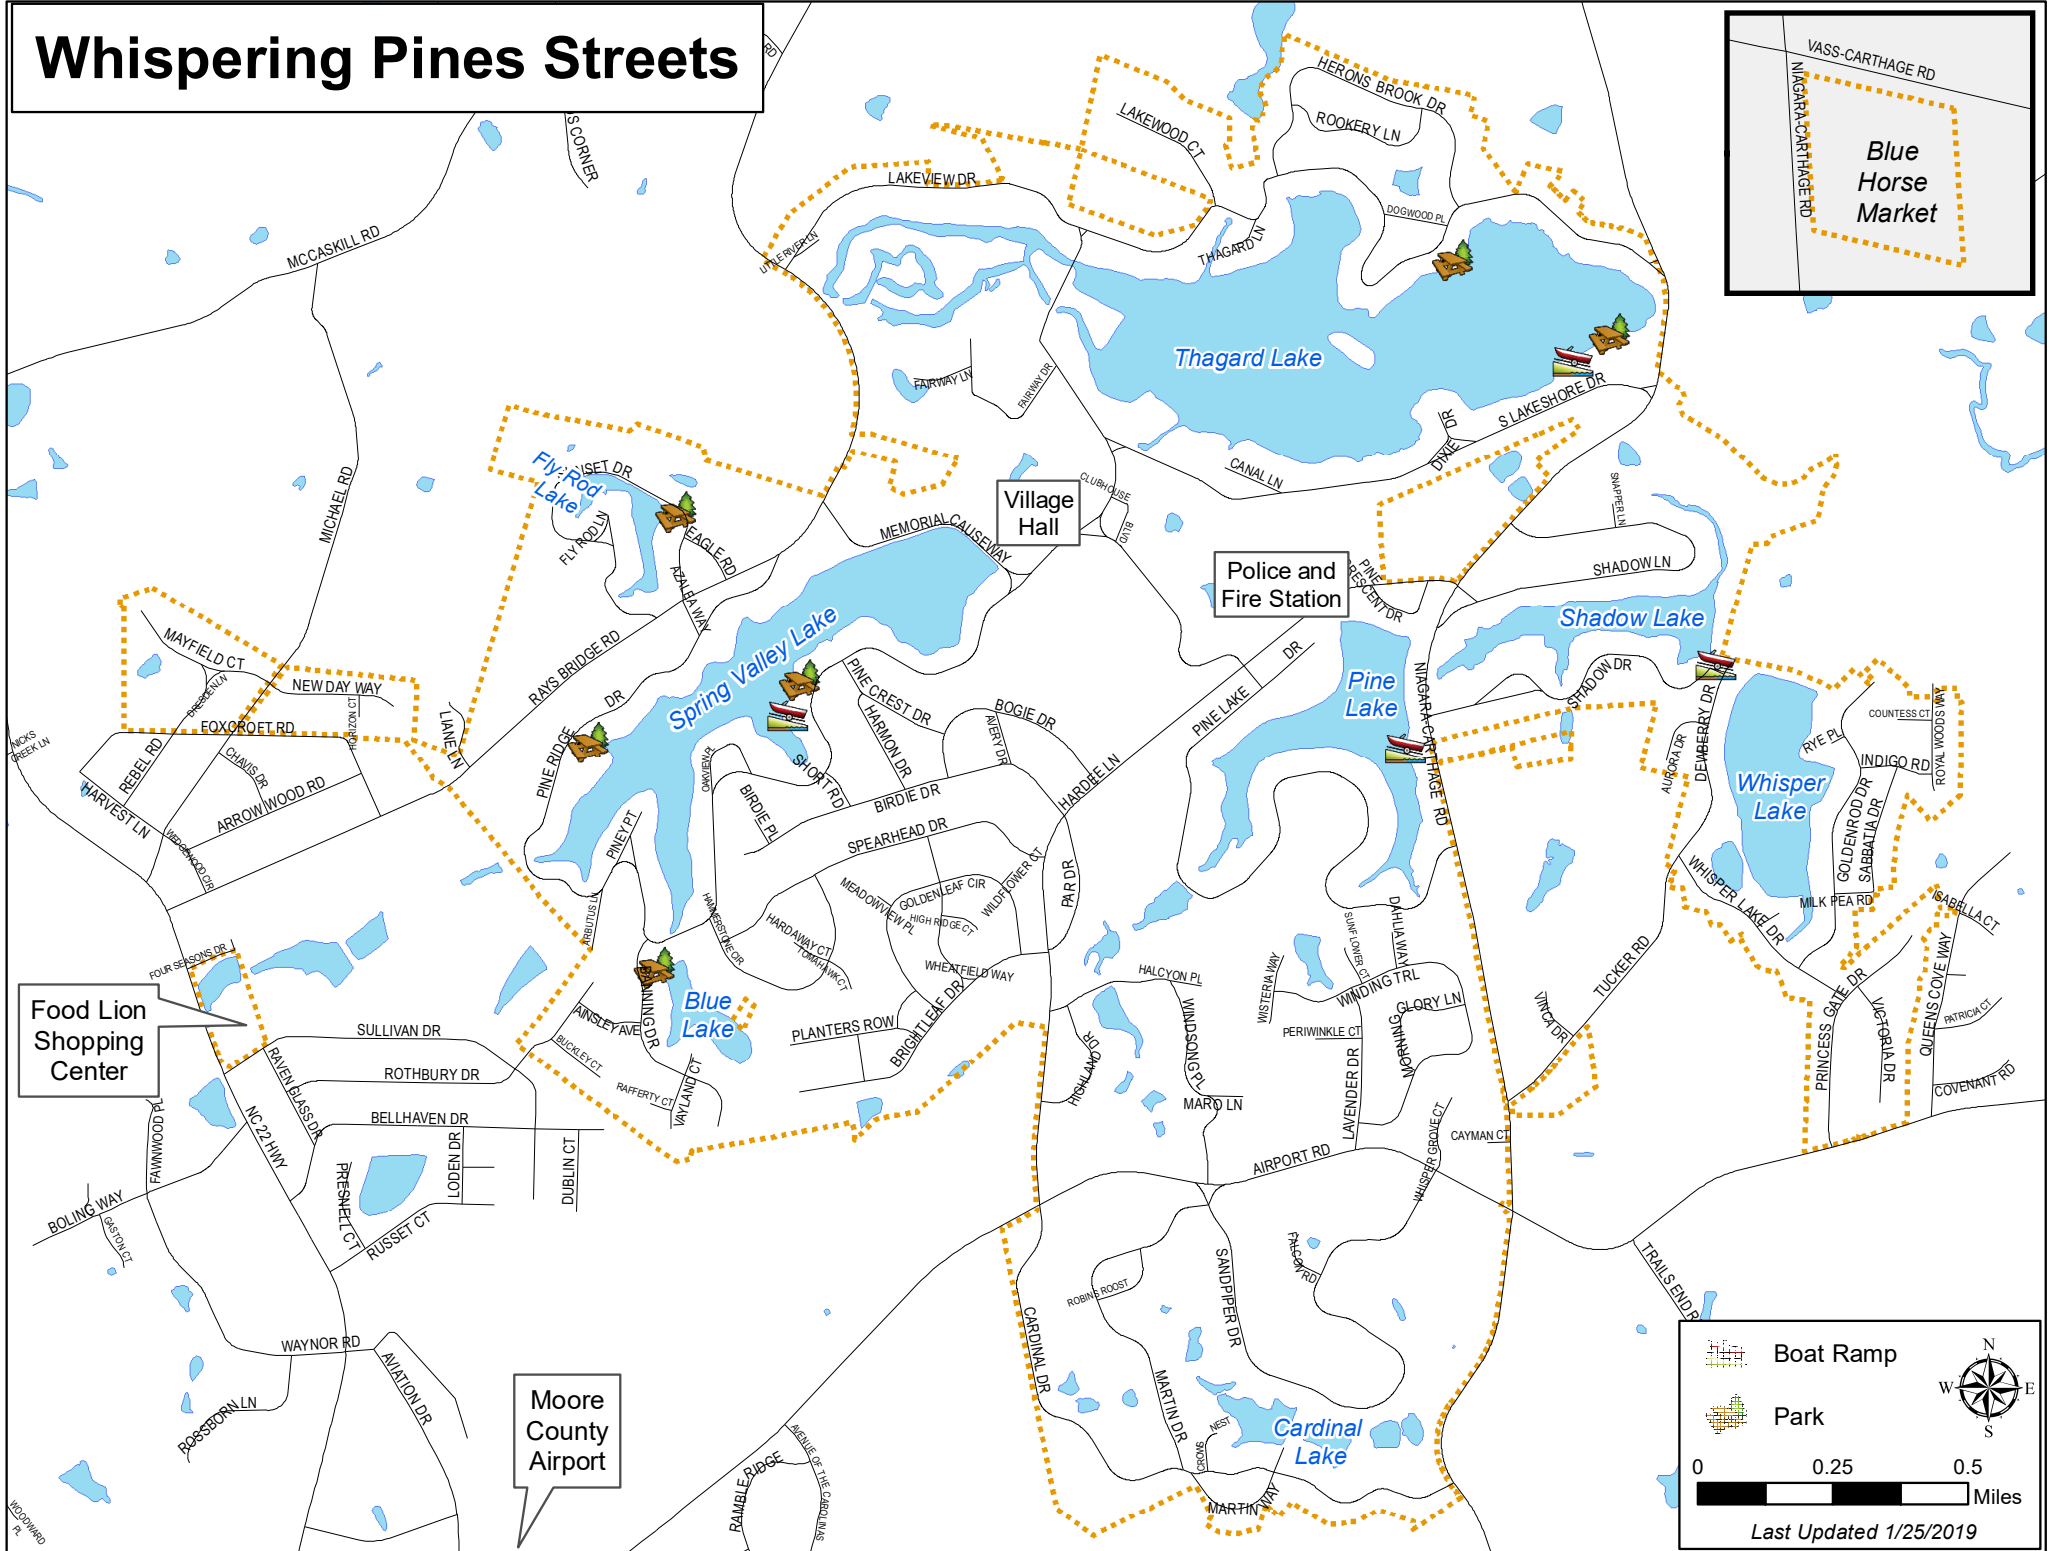

# Whispering Pines Streets

Food Lion Shopping Center

Moore County Airport

Village Hall

Police and Fire Station

**Boat Ramp**

**Park**

0 0.25 0.5 Miles