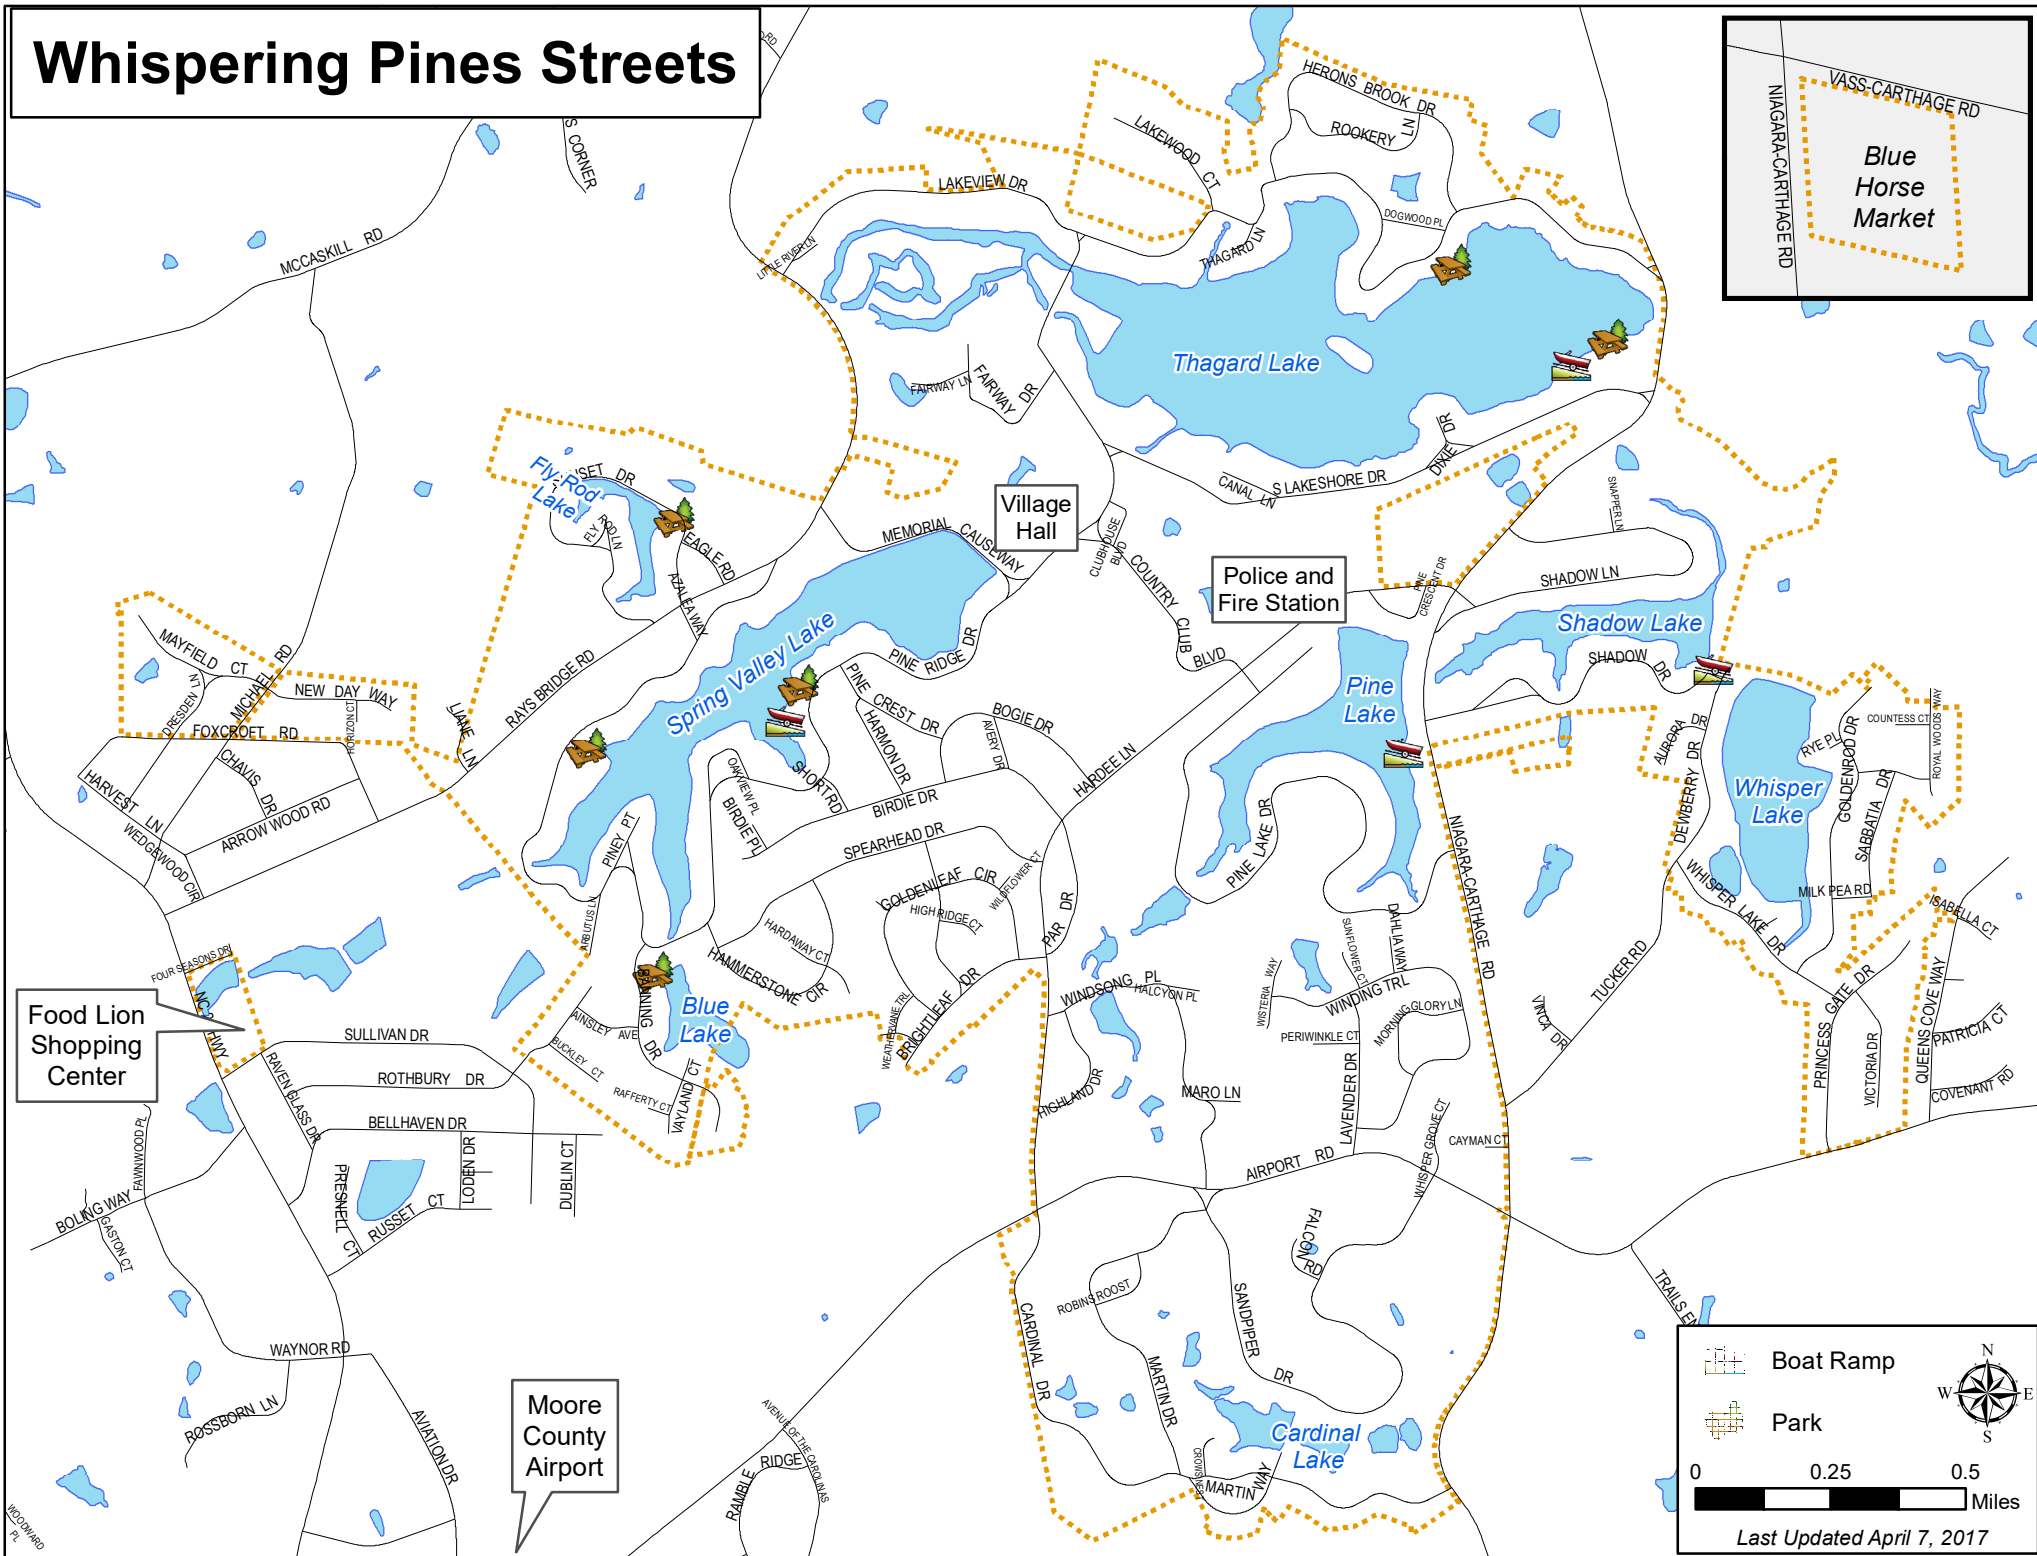

Whispering Pines Streets

Food Lion Shopping Center

Moore County Airport

Village Hall

Police and Fire Station

Boat Ramp

Park

0 0.25 0.5 Miles

A north arrow is located to the right of the scale bar. The scale bar shows increments of 0.25 miles up to 0.5 miles.

Last Updated April 7, 2017